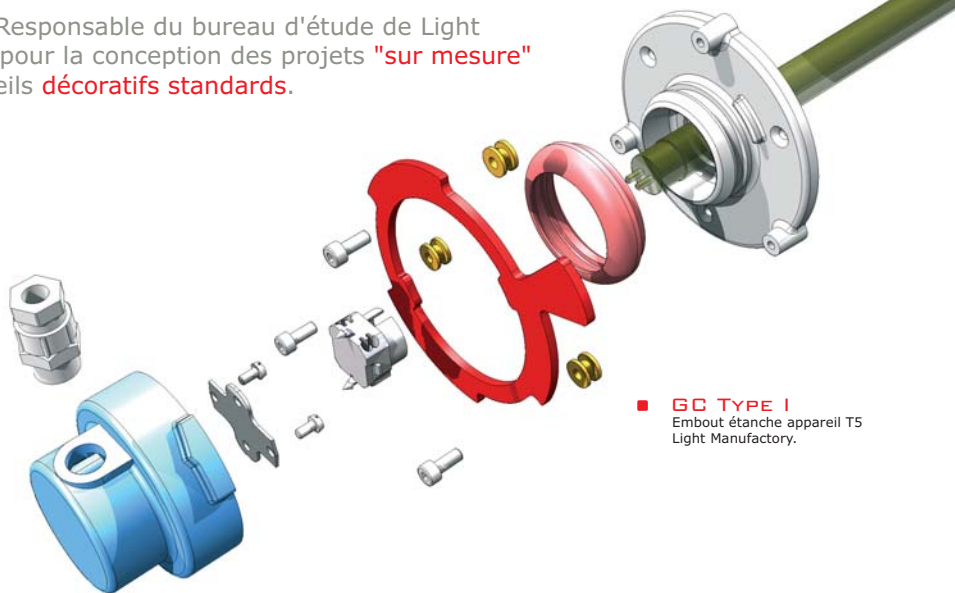

01

■ **GC TYPE I**
Embout étanche appareil T5
Light Manufactory.

■ **CUBUS**
Downlight carré TC-D 2x26W
Target Lighting

■ **VLAAMSHUIS**
Lampe de bureau 24W T5
Study Office : Lightscape
Architect : A20

■ **IKEA**
Suspension 9x35W T5
Study Office : Flux

■ **HOVER**
Suspension T5 39W BAP
Light Manufactory.